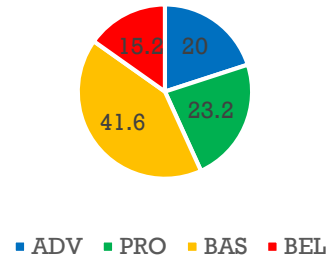

2021 Math Cohort Comparison

4th Grade ELA and Math by Building

2022 ELA 4 (WWE)

2022 ELA 4 (MEM)

2022 ELA 4 (BME)

WWE Math 5

MEM Math 5

BME Math 5

5th Grade ELA and Math

2022 ELA 5 (District-Wide)

2021 ELA Cohort Comparison

District Math 5

2021 Cohort Comparison

5th Grade ELA and Math

2022 ELA 5 (WWE)

2022 ELA 5 (MEM)

2022 ELA 5 (BME)

WWE Math 5

MEM Math 5

BME Math 5

6th Grade ELA and Math

2022 ELA 6

2021 Cohort Comparison

2022 District Math 6