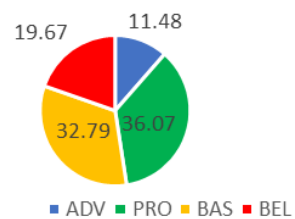

2021 Math Cohort Comparison

4th Grade ELA and Math by Building

2022 ELA 4 (WWE)

2022 ELA 4 (MEM)

2022 ELA 4 (BME)

WWE Math 5

MEM Math 5

BME Math 5

5th Grade ELA and Math

2022 ELA 5 (District-Wide)

2021 ELA Cohort Comparison

District Math 5

2021 Cohort Comparison

5th Grade ELA and Math

2022 ELA 5 (WWE)

2022 ELA 5 (MEM)