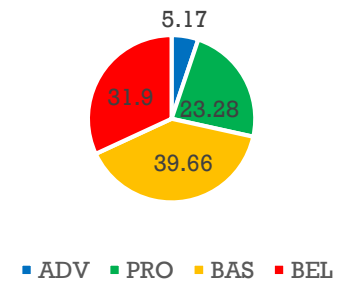

2021 Math Cohort Comparison

4th Grade ELA and Math by Building

2022 ELA 4 (WWE)

2022 ELA 4 (MEM)

2022 ELA 4 (BME)

WWE Math 5

MEM Math 5

BME Math 5

5th Grade ELA and Math

2022 ELA 5 (District-Wide)

2021 ELA Cohort Comparison

District Math 5

2021 Cohort Comparison

5th Grade ELA and Math

2022 ELA 5 (WWE)

2022 ELA 5 (MEM)

2022 ELA 5 (BME)

WWE Math 5

MEM Math 5

BME Math 5

6th Grade ELA and Math

2022 ELA 6

2021 Cohort Comparison

2022 District Math 6