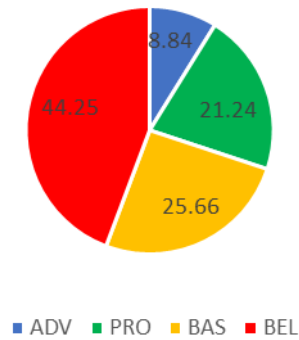

5th Grade ELA and Math

2022 ELA 5 (District-Wide)

2021 ELA Cohort Comparison

District Math 5

2021 Cohort Comparison

5th Grade ELA and Math

2022 ELA 5 (WWE)

2022 ELA 5 (MEM)

2022 ELA 5 (BME)

WWE Math 5

MEM Math 5

BME Math 5

6th Grade ELA and Math

2022 ELA 6

2021 Cohort Comparison

2022 District Math 6