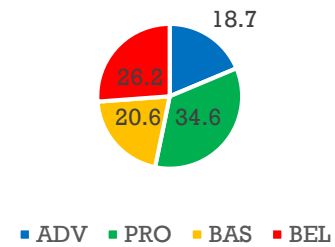

2022 ELA 3 (BME)

WWE Math 3

MEM Math 3

BME Math 3

4th Grade ELA and Math

2022 ELA 4 (District-Wide)

2021 ELA Cohort Comparison

2022 District-Wide Math 4

2021 Math Cohort Comparison

4th Grade ELA and Math by Building

2022 ELA 4 (WWE)

2022 ELA 4 (MEM)

2022 ELA 4 (BME)

WWE Math 5

MEM Math 5

BME Math 5