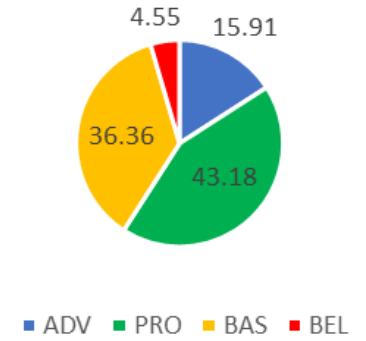

2022 ELA 5 (BME)

WWE Math 5

MEM Math 5

BME Math 5

6th Grade ELA and Math

2022 ELA 6

2021 Cohort Comparison

2022 District Math 6

2021 Cohort Comparison

7th Grade ELA and Math

2022 ELA 7

2021 Cohort Comparison

2022 District Math 7

2021 Cohort Comparison

8th Grade ELA and Math

2022 ELA 8

2021 Cohort Comparison

2022 District Math 8

2021 Cohort Comparison

4th and 8th Grades Science

4th Grade Science

■ ADV ■ PRO ■ BAS ■ BEL

8th Grade Science

■ ADV ■ PRO ■ BAS ■ BEL