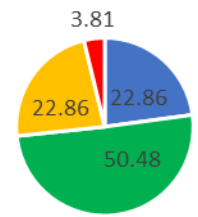

3rd Grade Math and ELA

2022 ELA 3 (District-Wide)