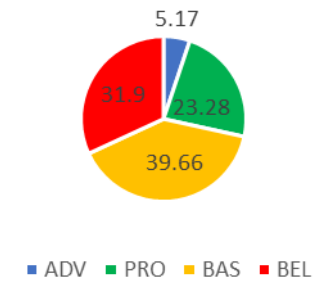

2022 ELA 3 (BME)

WWE Math 3

MEM Math 3

BME Math 3

4th Grade ELA and Math

2022 ELA 4 (District-Wide)

2021 ELA Cohort Comparison

2022 District-Wide Math 4

2021 Math Cohort Comparison

4th Grade ELA and Math by Building

2022 ELA 4 (WWE)

2022 ELA 4 (MEM)

2022 ELA 4 (BME)

WWE Math 5

MEM Math 5

BME Math 5