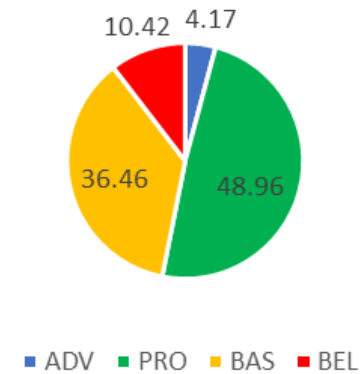

5th Grade ELA and Math

2022 ELA 5 (District-Wide)

2021 ELA Cohort Comparison

District Math 5

2021 Cohort Comparison

5th Grade ELA and Math

2022 ELA 5 (WWE)

2022 ELA 5 (MEM)

2022 ELA 5 (BME)

WWE Math 5

MEM Math 5

BME Math 5

6th Grade ELA and Math

2022 ELA 6

2021 Cohort Comparison

2022 District Math 6