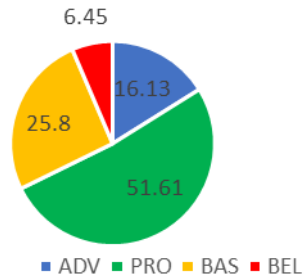

2021 Math Cohort Comparison

4th Grade ELA and Math by Building

2022 ELA 4 (WWE)

2022 ELA 4 (MEM)

2022 ELA 4 (BME)

WWE Math 5

MEM Math 5

BME Math 5

5th Grade ELA and Math

2022 ELA 5 (District-Wide)

2021 ELA Cohort Comparison

District Math 5

2021 Cohort Comparison

5th Grade ELA and Math

2022 ELA 5 (WWE)

2022 ELA 5 (MEM)