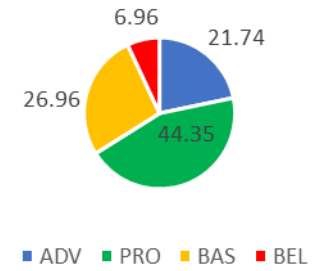

2021 Math Cohort Comparison

4th Grade ELA and Math by Building

2022 ELA 4 (WWE)

2022 ELA 4 (MEM)

2022 ELA 4 (BME)

WWE Math 5

MEM Math 5

BME Math 5

5th Grade ELA and Math

2022 ELA 5 (District-Wide)

2021 ELA Cohort Comparison

District Math 5

2021 Cohort Comparison

5th Grade ELA and Math

2022 ELA 5 (WWE)

2022 ELA 5 (MEM)