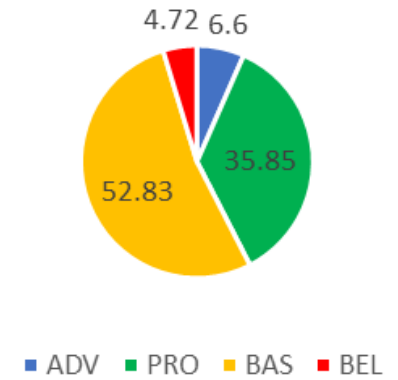

2022 ELA 5 (BME)

WWE Math 5

MEM Math 5

BME Math 5

6th Grade ELA and Math

2022 ELA 6

2021 Cohort Comparison

2022 District Math 6

2021 Cohort Comparison

7th Grade ELA and Math

2022 ELA 7

2021 Cohort Comparison

2022 District Math 7

2021 Cohort Comparison

8th Grade ELA and Math

2022 ELA 8

2021 Cohort Comparison

2022 District Math 8

2021 Cohort Comparison

4th and 8th Grades Science

4th Grade Science

■ ADV ■ PRO ■ BAS ■ BEL

8th Grade Science

■ ADV ■ PRO ■ BAS ■ BEL